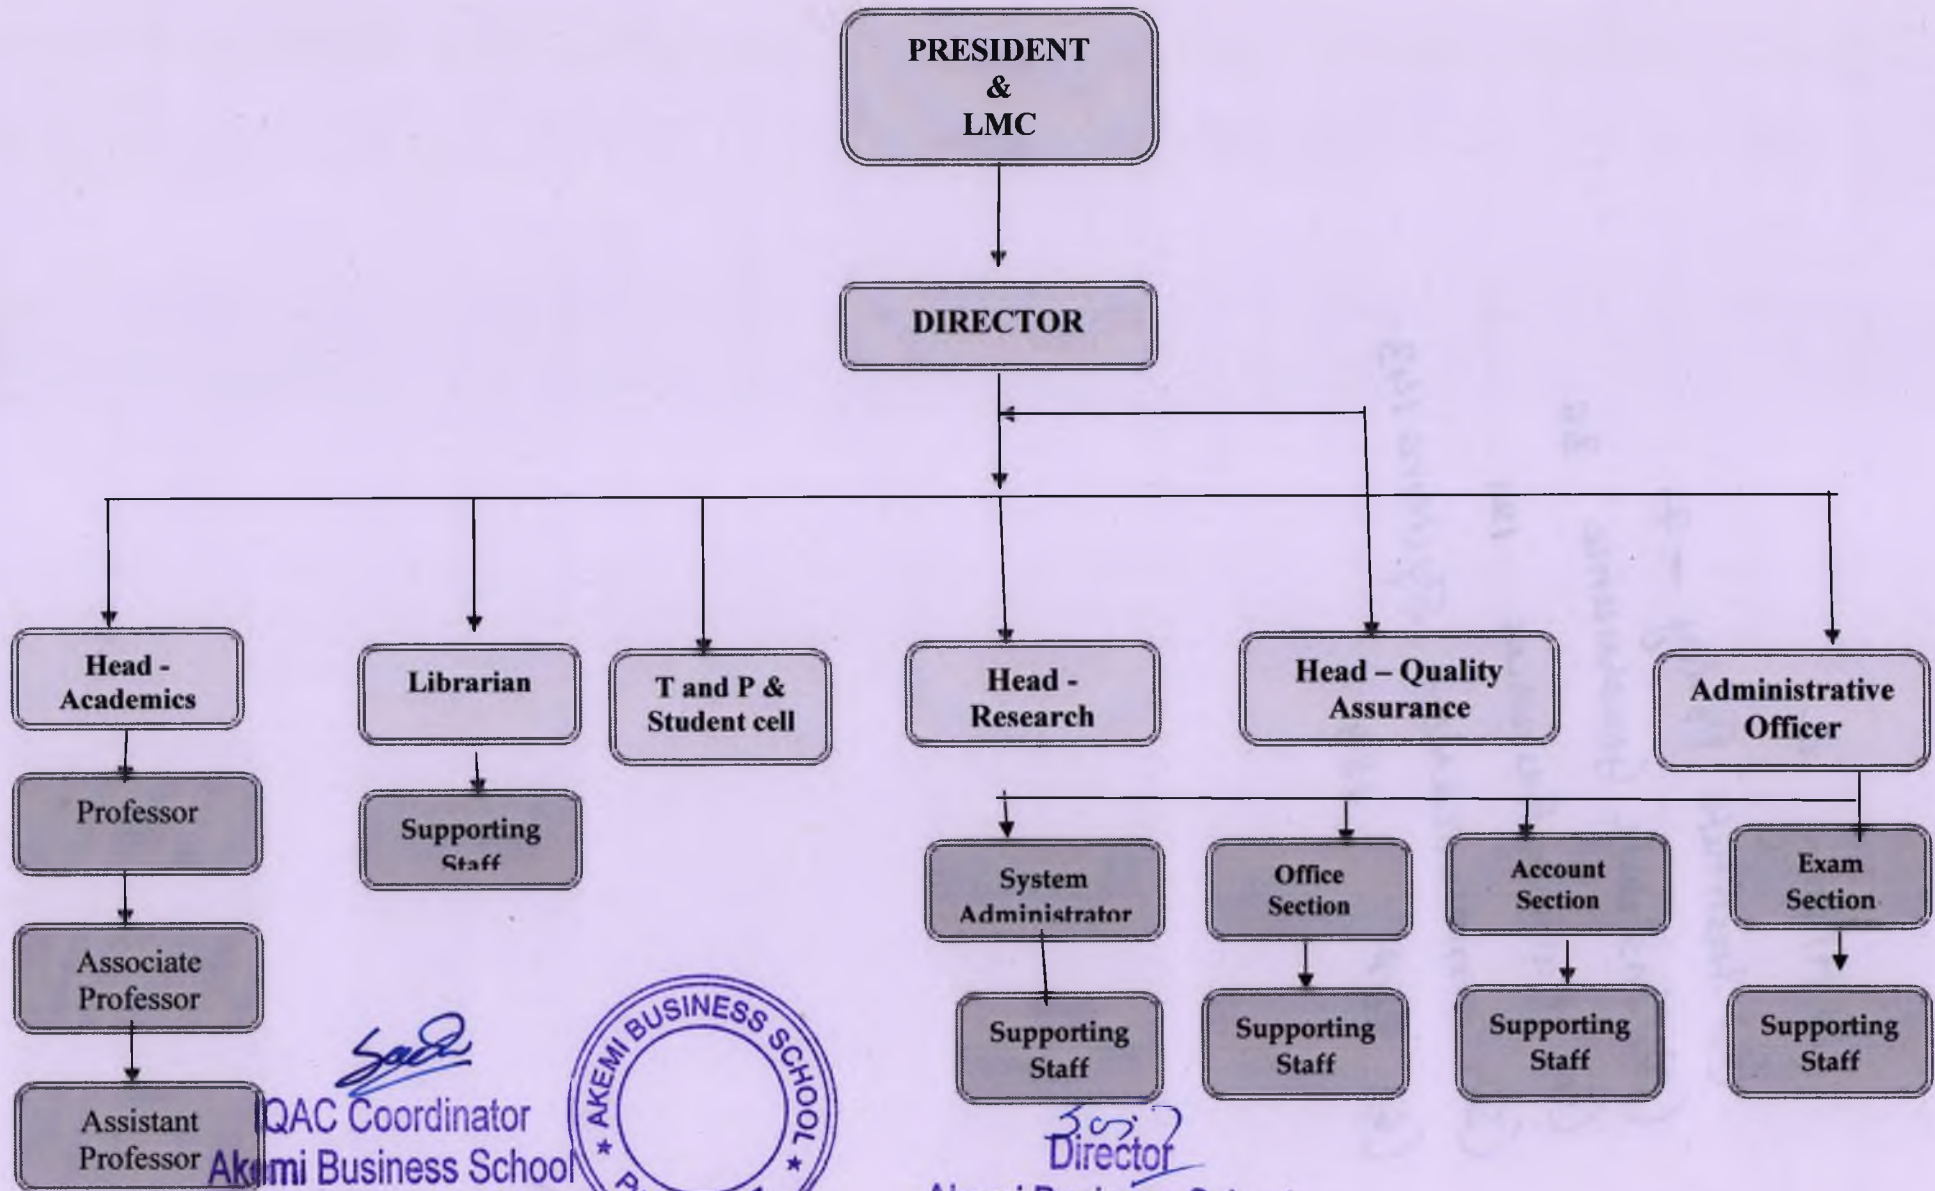

ORGANIZATION CHART

Sad
QAC Coordinator
Akemi Business School
Marunji Pune - 411057

30/2
Director
Akemi Business School
Marunji Pune - 411057